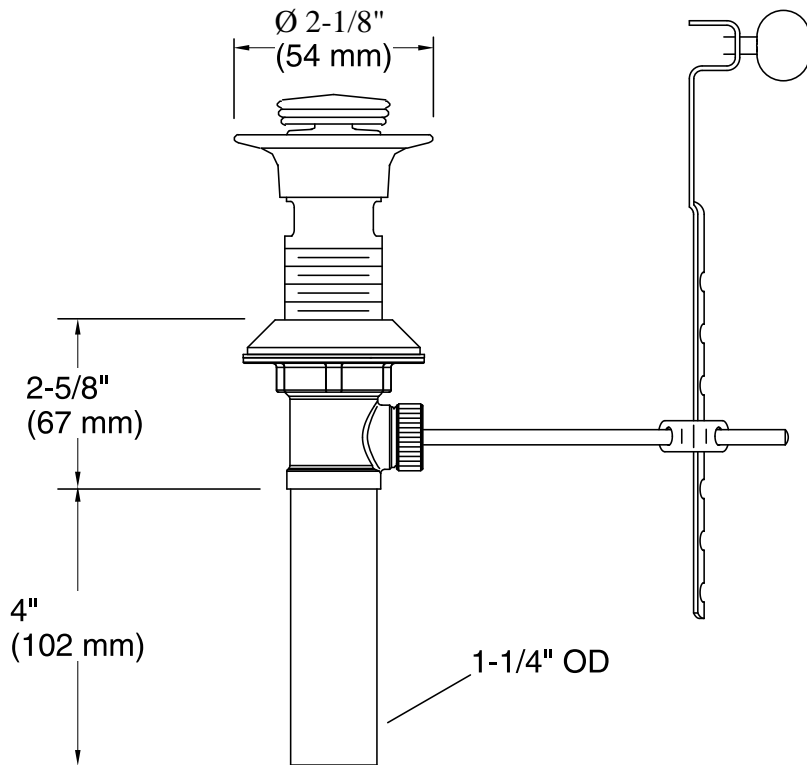

Features

- 1-1/4" (32 mm) connection.
- Brass tailpiece.

Material

- Solid-brass construction for durability and reliability.
- KOHLER finishes resist corrosion and tarnishing.

Recommended Products/Accessories

K-23726 Drain treatment
K-23723 Faucet cleaner

Codes/Standards

ASME A112.18.2/CSA B125.2

KOHLER® One-Year Limited Warranty

See website for detailed warranty information.

Available Colors/Finishes

Color tiles intended for reference only.

Pop-Up Drain

Technical Information

All product dimensions are nominal.

Notes

Install this product according to the installation guide.