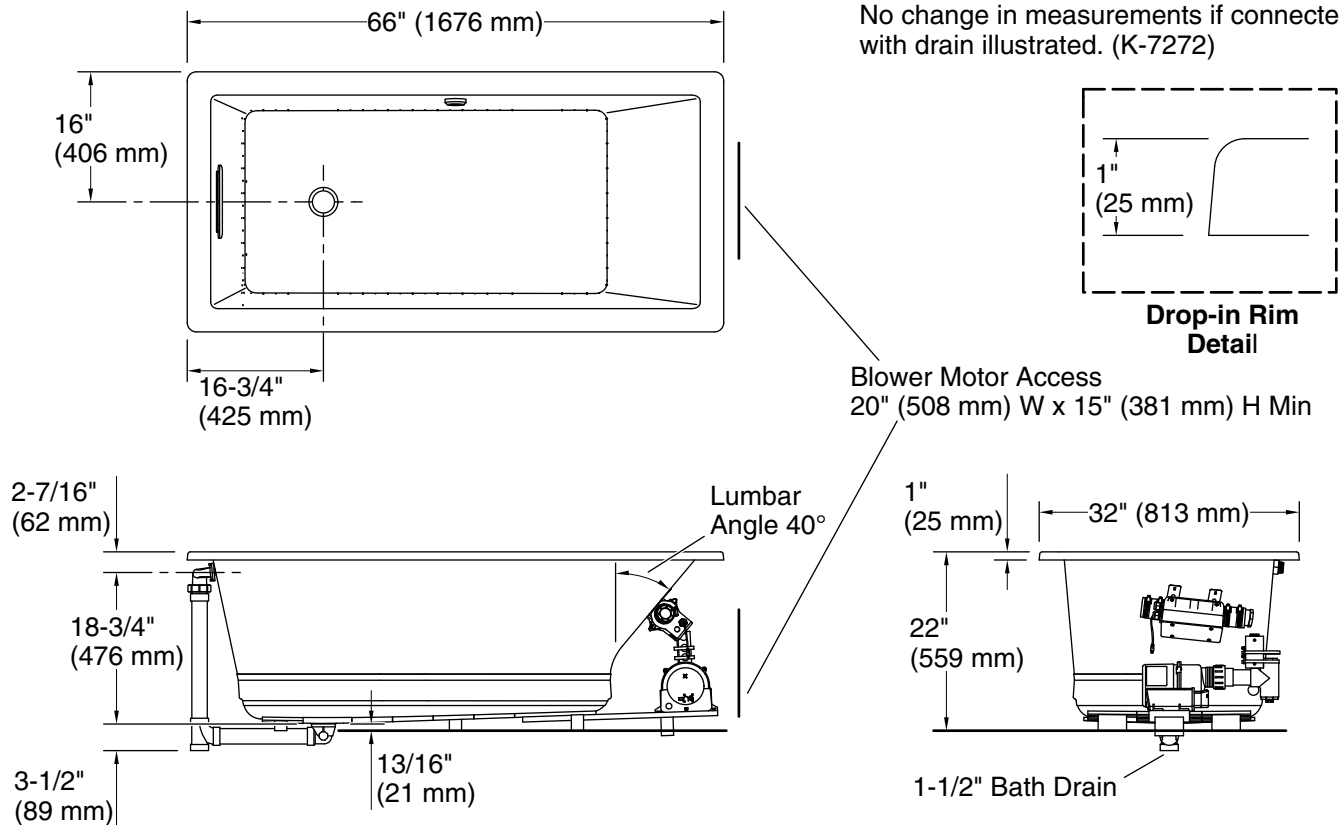

Required Electrical Service

Two dedicated circuits required, protected with Class A Ground-Fault Circuit-Interrupter (GFCI). Outside North America, this device may be known as a Residual Current Device (RCD).

Blower: 120 V, 15 A, 60 Hz
Air bath: 120 V, 15 A, 60 Hz

Technical Information

All product dimensions are nominal.

Installation: Drop-in, Undermount
Basin area, bottom: 44-1/2" x 22-5/16" (1130 mm x 567 mm)
Basin area, top: 59-5/8" x 25-1/2" (1514 mm x 648 mm)
Weight: 111 lbs (50.3 kg)
Minimum floor load: 50 lbs/ft² (244.1 kg/m²)
Water depth: 18" (457 mm)
Water capacity: 85.8 gal (324.8 L)
Cutout: Drop-in, 64-1/2" x 30-1/2" (1638 mm x 775 mm)
Electrical component rating: Blower: 120 V, 10 A, 60 Hz
Air bath: 120 V, 5 A, 60 Hz
Blower speed: Variable

Notes

Measure your actual product for rough-in details.

Install this product according to the installation instructions.

The hot water supply should be 70% of the capacity of the bath or greater. Installations will vary.