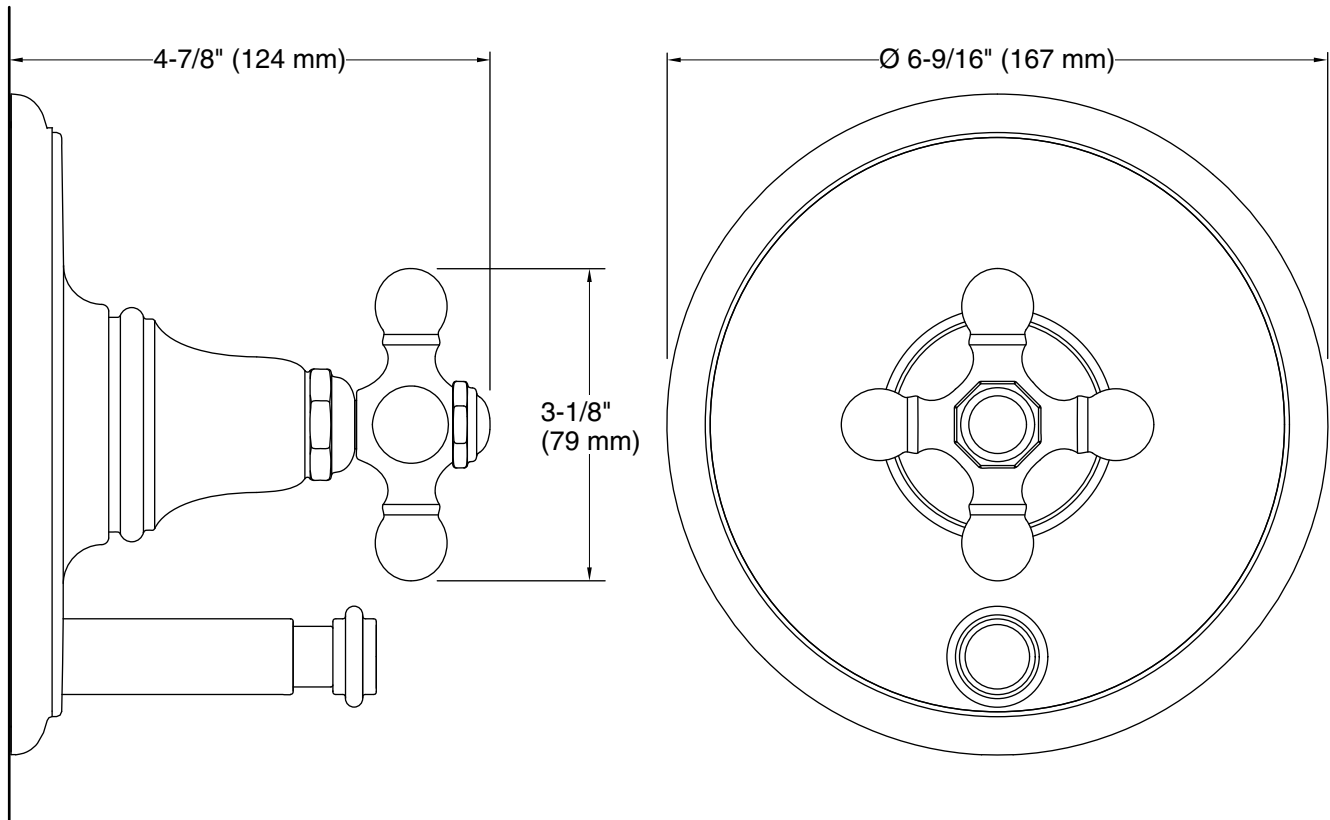

Technical Information

All product dimensions are nominal.

Drain included: No

Notes

Install this product according to the installation instructions.

ADA compliant when installed to the specific requirements of these regulations.