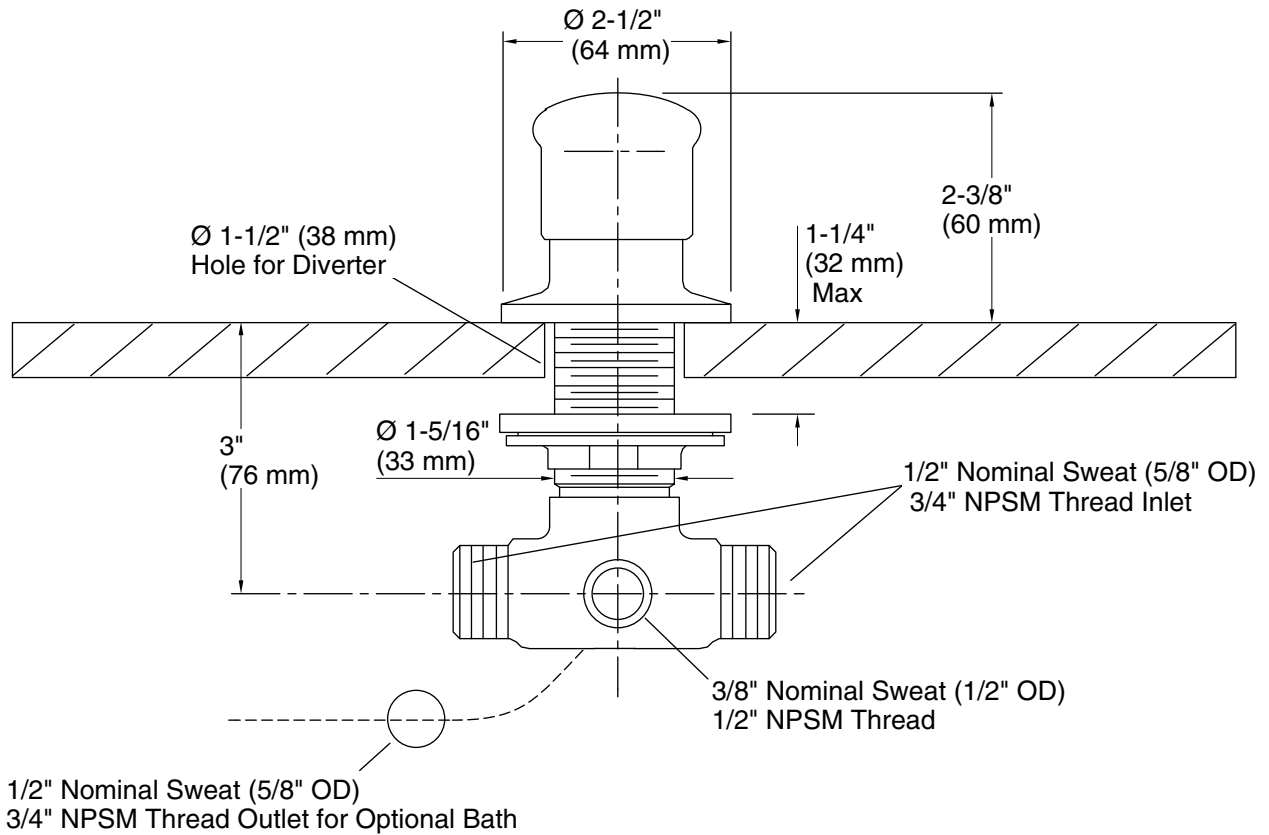

### Installation

- Bath- or deck-mount.

**Technical Information**

All product dimensions are nominal.

**Notes**

Install this product according to the installation guide.

Diverter valve has backflow protection.