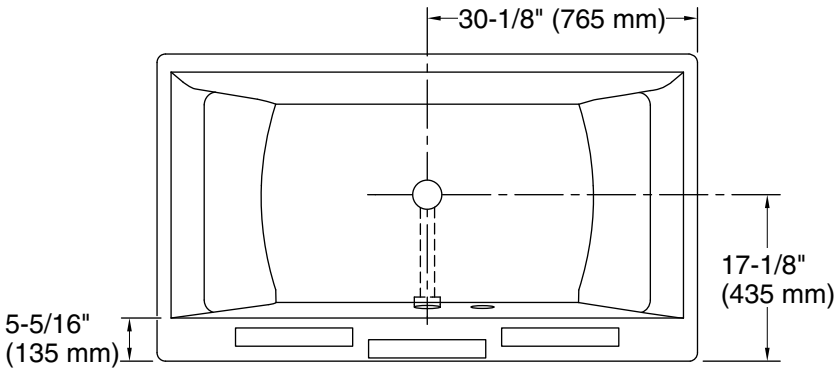

No change in measurements if connected with drain illustrated. (K-37386)

□ Recommended Faucet Location

Recommended Faucet Hole Location