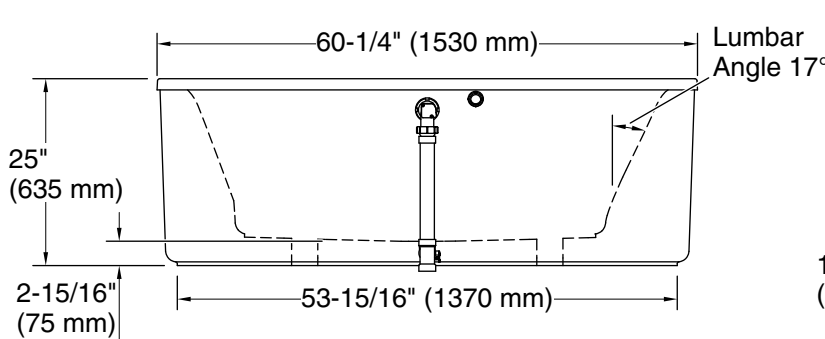

Required Electrical Service

One circuit required, protected with Class A Ground-Fault Circuit-Interrupter (GFCI). Outside North America, this device may be known as a Residual Current Device (RCD).

Heated Surface: 120 V, 15 A, 60 Hz

Technical Information

All product dimensions are nominal.

Installation: Freestanding

Drain location: Center

Basin area, bottom: 40-5/16" x 22-1/2" (1024 mm x 572 mm)

Basin area, top: 49-3/8" x 25-7/8" (1254 mm x 657 mm)

Weight: 156 lbs (70.8 kg)

Minimum floor load: 54 lbs/ft² (263.7 kg/m²)

Water depth: 16-1/16" (408 mm)

Water capacity: 60 gal (227.1 L)

Template: 1364289, not required, not included

Electrical component rating: Heated Surface: 120 V, 0.5 A, 50/60 Hz, 65 W

Notes

Measure your actual product for rough-in details.

Install this product according to the installation instructions.

The hot water supply should be 70% of the capacity of the bath or greater. Installations will vary.

If installing a rim-mount faucet, make sure there is no interference above or below the deck before drilling any holes.