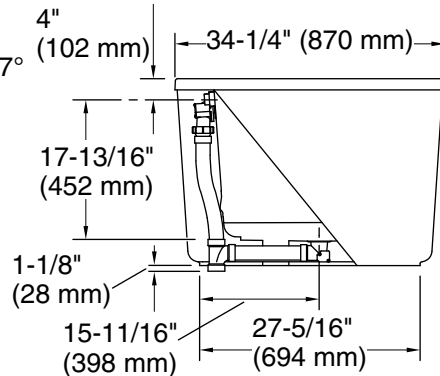

Required Electrical Service

One circuit required, protected with Class A Ground-Fault Circuit-Interrupter (GFCI). Outside North America, this device may be known as a Residual Current Device (RCD).

Heated Surface: 120 V, 15 A, 60 Hz

Technical Information

All product dimensions are nominal.

Installation: Freestanding

Drain location: Center

Basin area, bottom: 40-5/16" x 22-1/2" (1024 mm x 572 mm)

Basin area, top: 49-3/8" x 25-7/8" (1254 mm x 657 mm)

Weight: 156 lbs (70.8 kg)

Minimum floor load: 54 lbs/ft² (263.7 kg/m²)

Water depth: 16-1/16" (408 mm)

Water capacity: 60 gal (227.1 L)

Template: 1364289, not required, not included

Electrical component rating: Heated Surface: 120 V, 0.5 A, 50/60 Hz, 65 W

Notes

Measure your actual product for rough-in details.

Install this product according to the installation instructions.

The hot water supply should be 70% of the capacity of the bath or greater. Installations will vary.

If installing a rim-mount faucet, make sure there is no interference above or below the deck before drilling any holes.