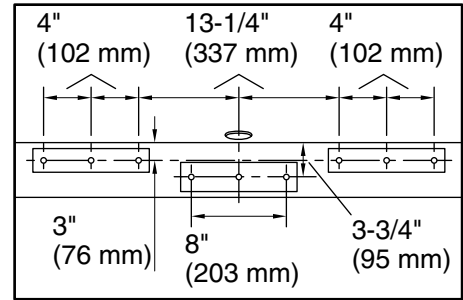

No change in measurements if connected with drain illustrated. (K-37386)

□ Recommended Faucet Location

Recommended Faucet Hole Location