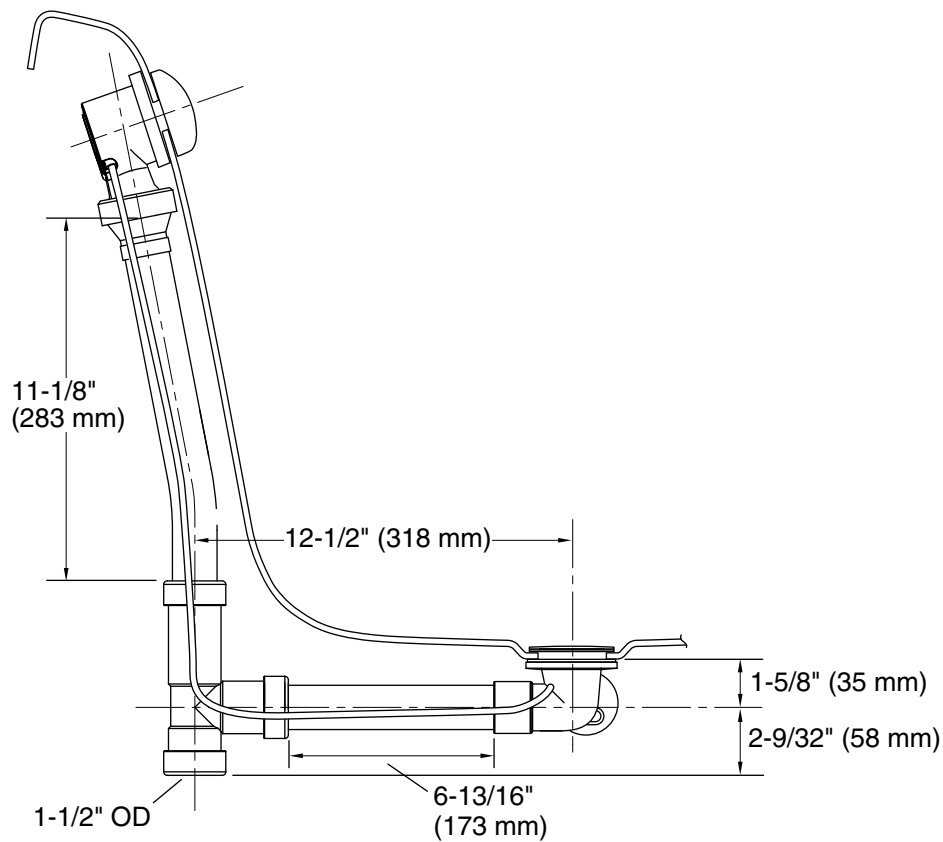

Features

- Adjustable trip lever pop-up drain.
- 1½" (38 mm) connection.
- For use with Escale baths.
- 17-gauge brass construction.
- Brass tailpiece.

Recommended Products/Accessories

- K-23726 Drain treatment
- K-23723 Faucet cleaner

Technical Information

All product dimensions are nominal.

Notes

Install this product according to the installation guide.