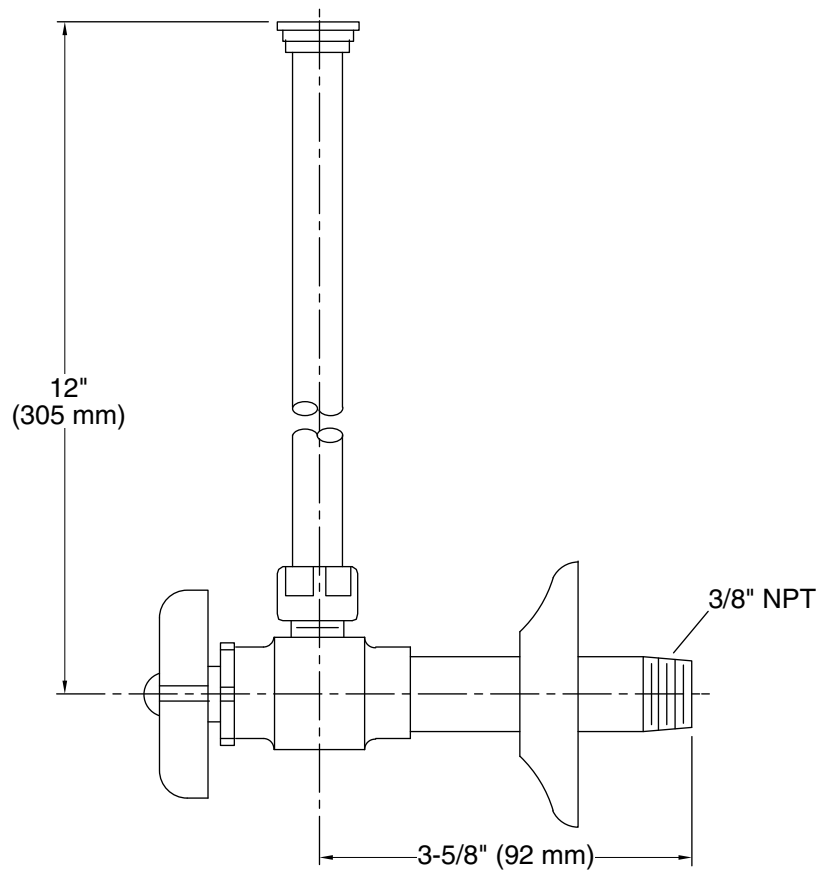

KOHLER® Faucets

Angle Supply with Stop (single) K-7637

Features

- Compression valve.
- Annealed vertical tube with supply flange.
- 3/8 NPT connection with flange.
- Four-arm handle stop.

Material

- Brass.

THE BOLD LOOK
OF **KOHLER**®

Technical Information

All product dimensions are nominal.

Notes

Install this product according to the installation guide.