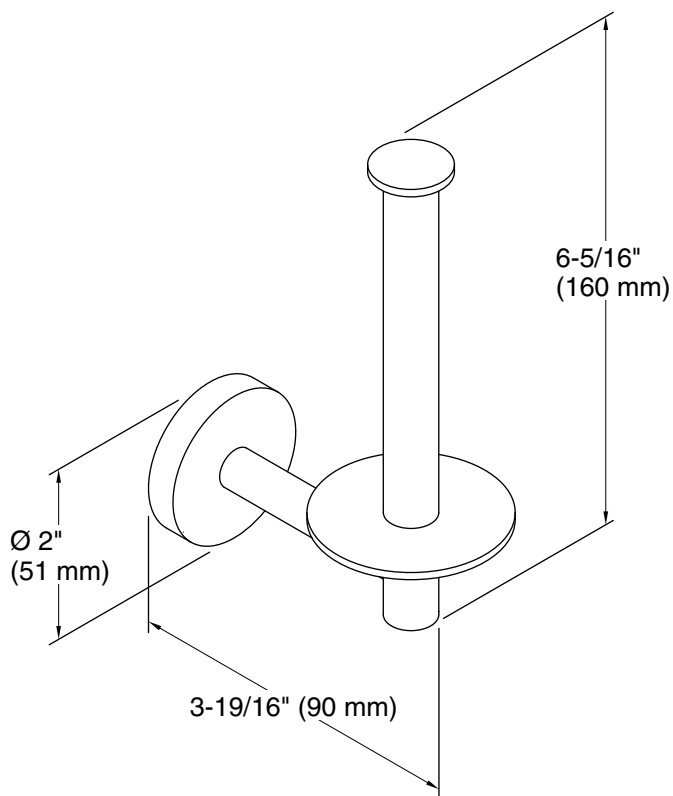

Technical Information

All product dimensions are nominal.

Material: Zinc, Brass

Notes

Install this product according to the installation instructions.

CAUTION: Risk of personal injury. Do not install these products in any area where they are likely to be used inadvertently as a grab bar or support bar. These products are not designed or intended for use as a grab bar or support bar.