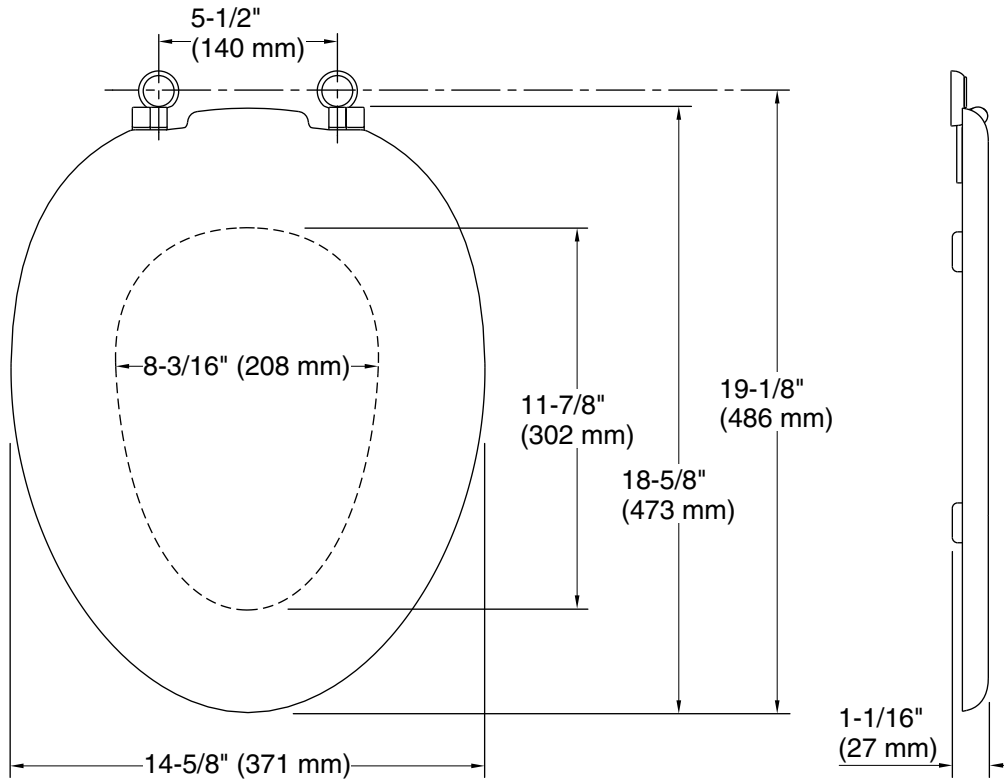

Features

- Exclusive seat design for Kathryn K-3324 and K-3484 toilets.
- Vibrant® French Gold hinges.
- Coordinates with other products in the Kathryn collection.

Material

- Molded wood.

Codes/Standards

None Applicable

KOHLER® One-Year Limited Warranty

See website for detailed warranty information.

Available Colors/Finishes

Color tiles intended for reference only.

Color	Code	Description
	0	White
	96	Biscuit
	7	Black Black™

Technical Information

All product dimensions are nominal.

Seat shape type: Elongated
Seat front type: Closed-front
Seat-mounting holes: 5-1/2" (140 mm)

Notes

Install this product according to the installation guide.