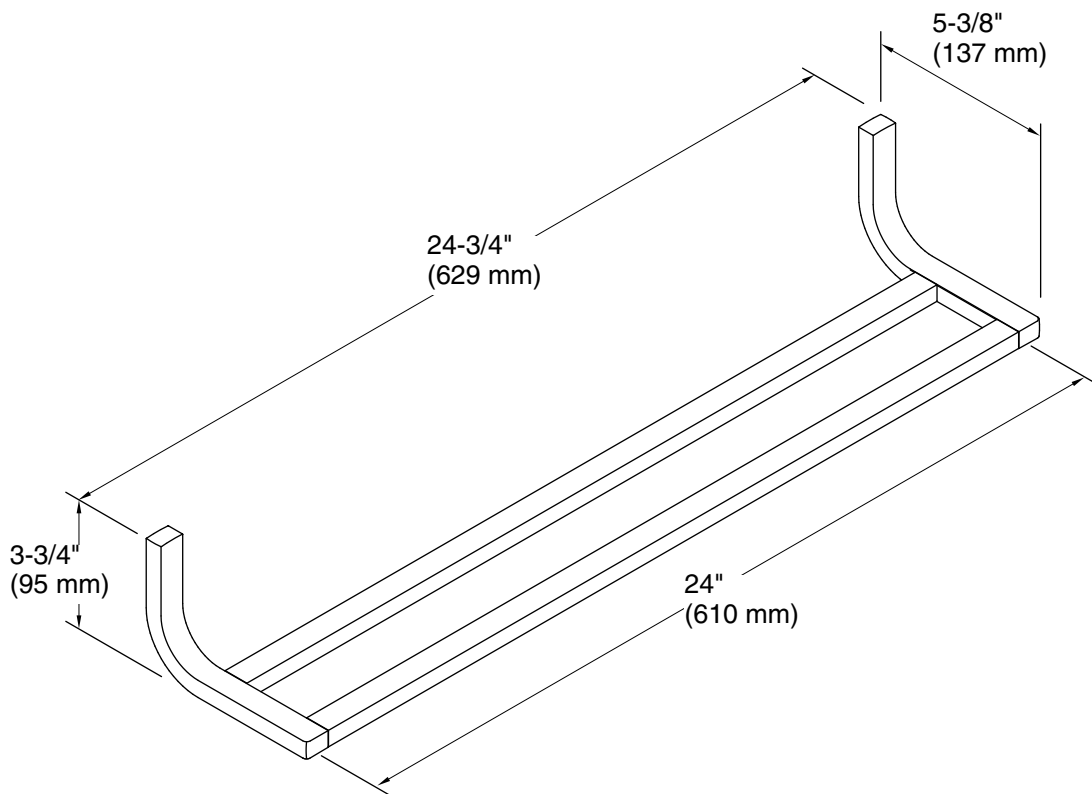

Technical Information

All product dimensions are nominal.

Material: Metal

Notes

Install this product according to the installation guide.

CAUTION: Risk of personal injury. Do not install these products in any area where they are likely to be used inadvertently as a grab bar or support bar. These products are not designed or intended for use as a grab bar or support bar.