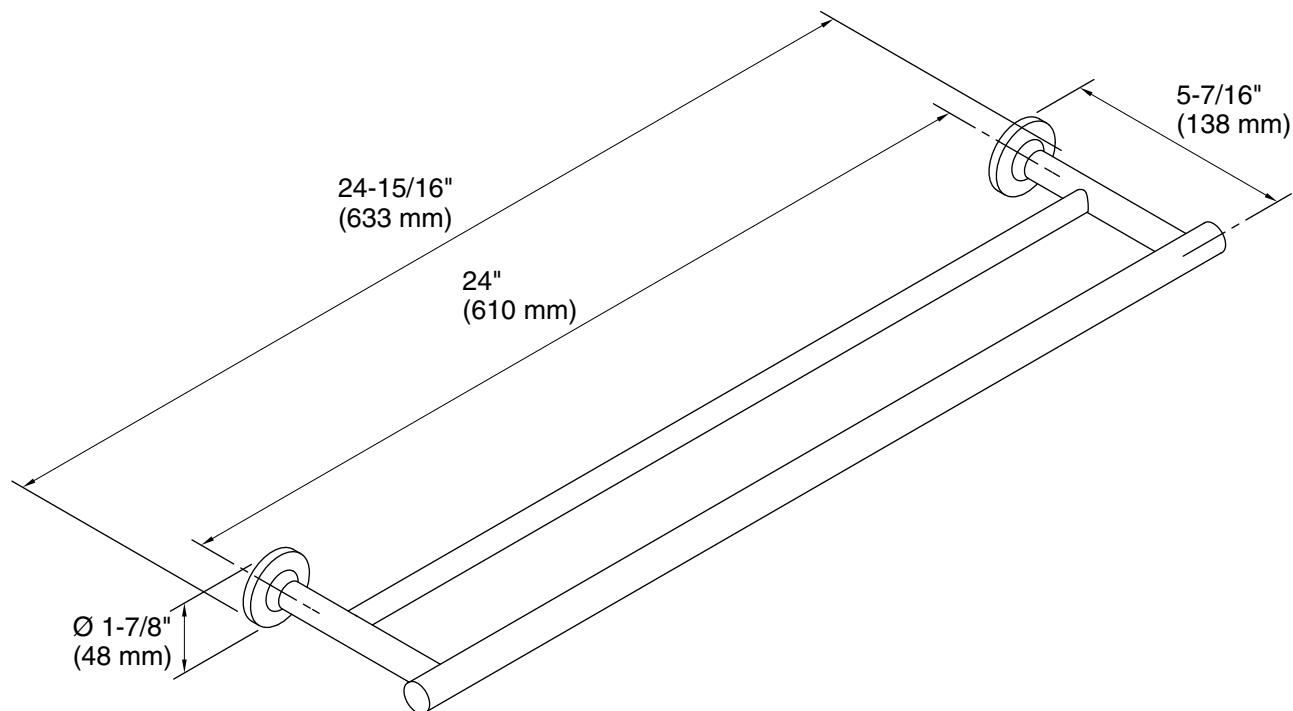

Technical Information

All product dimensions are nominal.

Material: Metal

Notes

Install this product according to the installation guide.

CAUTION: Risk of personal injury. Do not install these products in any area where they are likely to be used inadvertently as a grab bar or support bar. These products are not designed or intended for use as a grab bar or support bar.