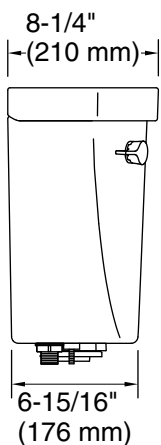

Technical Information

All product dimensions are nominal.

Toilet type:	Bowl-mount
Flush type:	AquaPiston®, Revolution 360®
Water Consumption	
Full:	1.6 gpf (6 lpf)
Rough-in:	12" (305 mm)

Notes

Install this product according to the installation instructions.