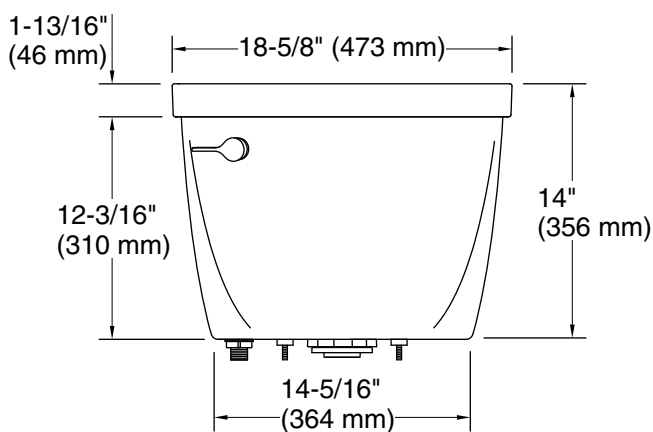

Technical Information

All product dimensions are nominal.

Toilet type:	Bowl-mount
Flush type:	AquaPiston®, Revolution 360®
Water Consumption	
Full:	1.6 gpf (6 lpf)
Rough-in:	12" (305 mm)

Notes

Install this product according to the installation instructions.